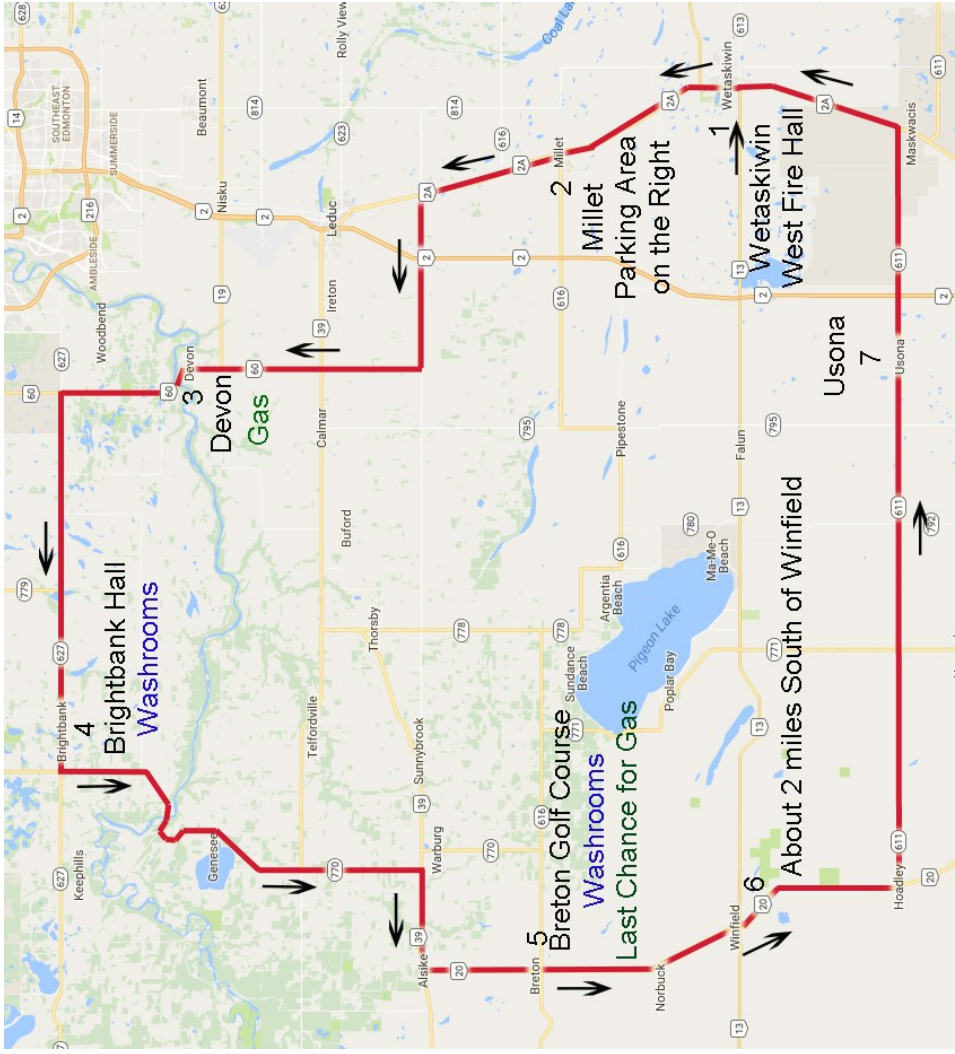

# 2017 Al Lund Memorial Motorbike Ride & Scrabble Run Route

Thank you for supporting the  
**Wetaskiwin & District  
Heritage Museum**

*“a friendly gathering place for the local  
community”*

## CHECKPOINT